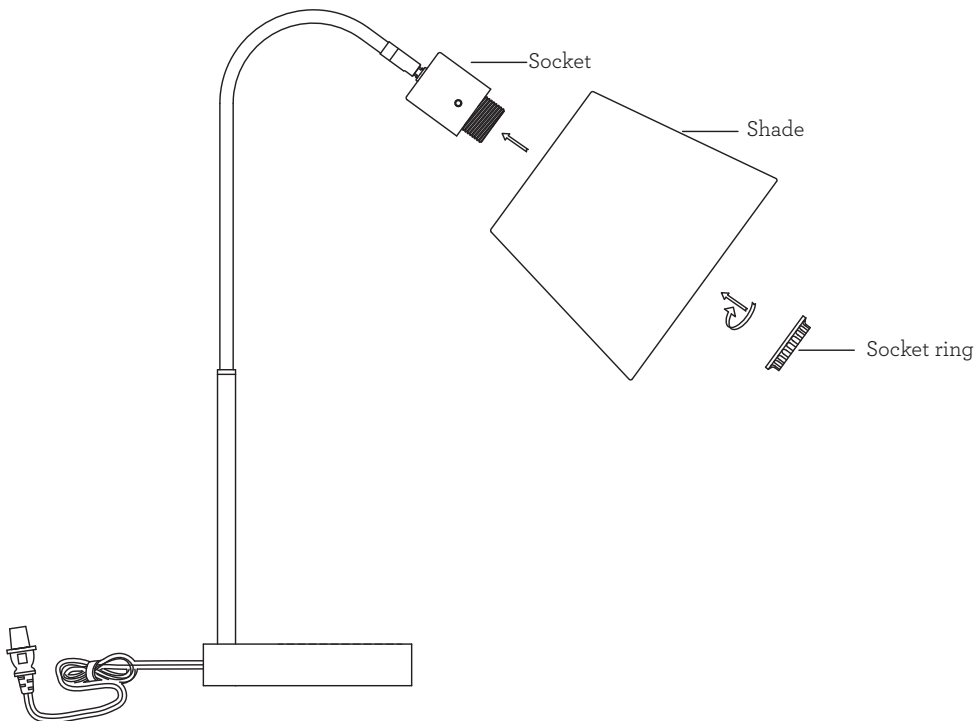

**Jeffrey Desk Lamp**

Model # 3407-21

1. Set shade on lamp socket and tighten clockwise with socket ring to secure shade.

## GENERAL PRODUCT INFORMATION:

This product is suitable  
for dry locations only.

## IMPORTANT SAFETY INSTRUCTIONS:

This portable lamp has a polarized plug (one blade is wider than the other) as a feature to reduce the risk of electric shock. This plug will fit in a polarized outlet only one way. If the plug does not fit fully in the outlet, reverse the plug. If it still does not fit, contact a qualified electrician. Never use with an extension cord unless plug can be fully inserted. **DO NOT ALTER THE PLUG.**