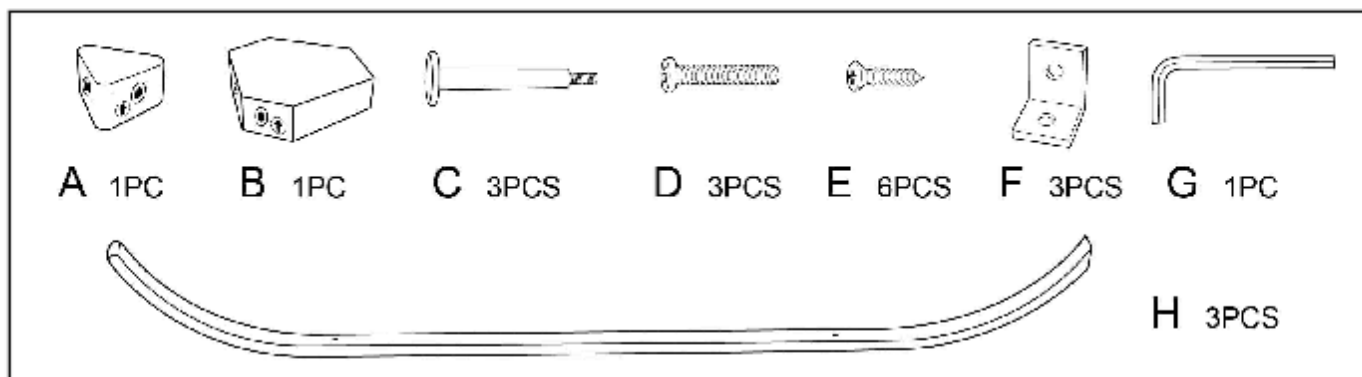

ASSEMBLY INSTRUCTIONS CONTOURS COAT RACK

WK2009-01/12/15

CAUTION : DO NOT TIGHTEN SCREWS COMPLETELY UNTIL ALL THE SCREWS ARE FIXED IN THE CORRECT POSITION

NOTE:
Place parts A&B in position by following the arrow up direction.

Weight Capacity:

Maximum load for each upper large hook is 5Kgs(11Lbs)

Maximum load for each lower small hook is 3Kgs(6.6Lbs)

The total weight can not exceed 23Kgs (50Lbs).

Patent No.: US D536,902 S

ADESSO®