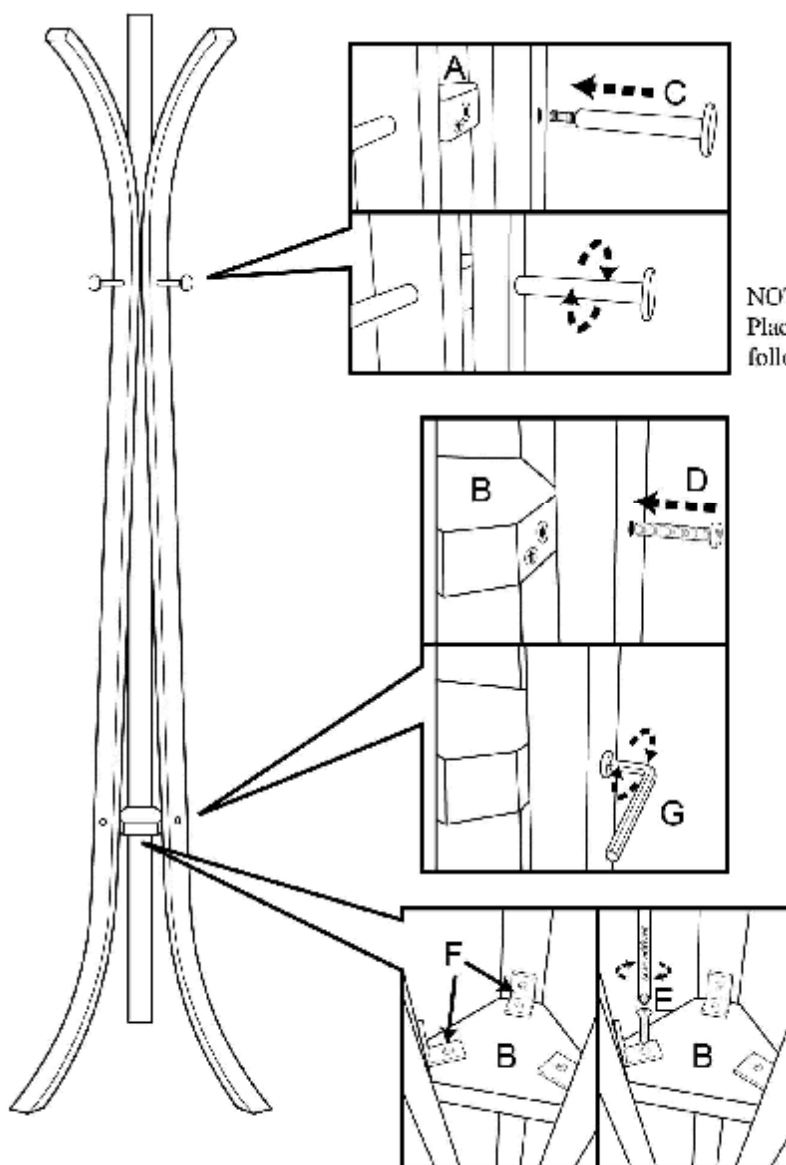

ASSEMBLY INSTRUCTIONS CONTOURS COAT RACK

WK2009-01/12/15

CAUTION : DO NOT TIGHTEN SCREWS COMPLETELY UNTIL ALL THE SCREWS ARE FIXED IN THE CORRECT POSITION

NOTE:
Place parts A&B in position by following the arrow up direction.

Weight Capacity:

Maximum load for each upper large hook is 5Kgs(11Lbs)

Maximum load for each lower small hook is 3Kgs(6.6Lbs)

The total weight can not exceed 23Kgs (50Lbs).

Patent No.: US D536,902 S

ADESSO®