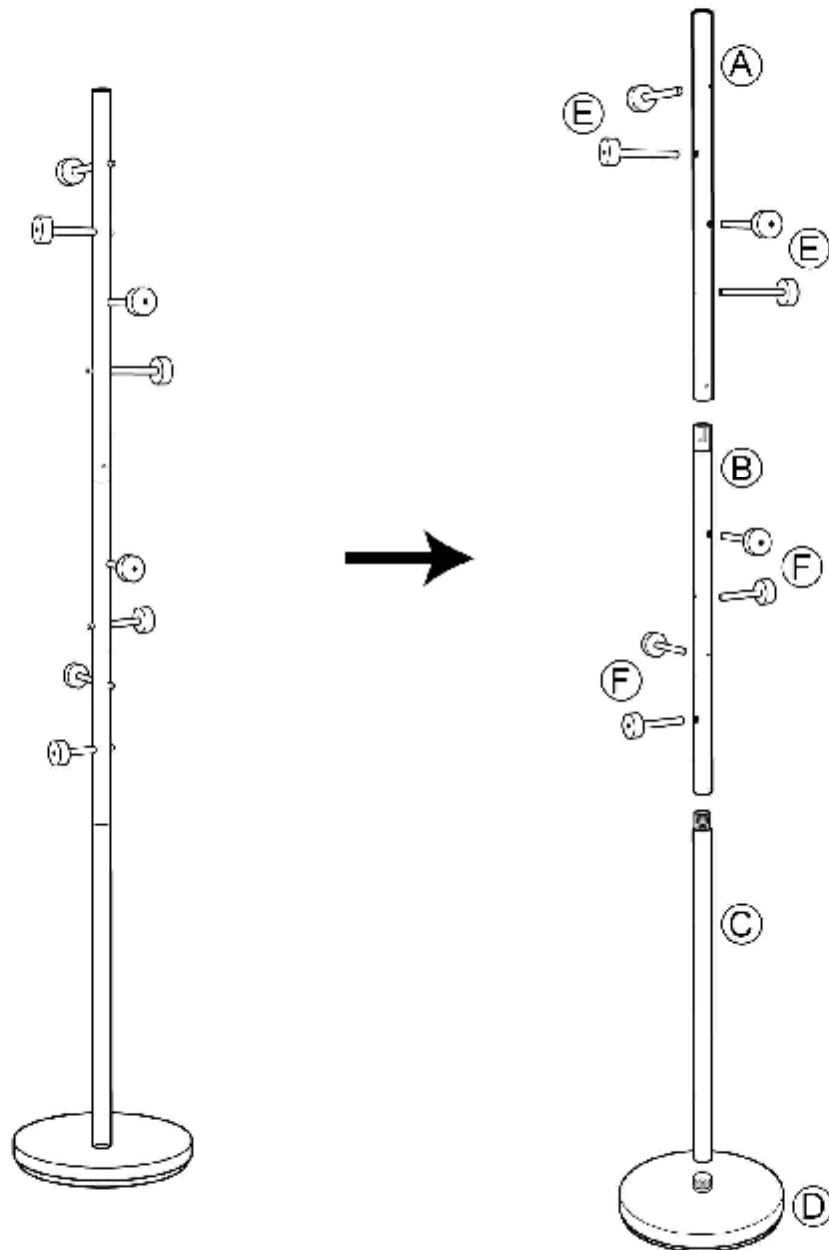

ASSEMBLY INSTRUCTIONS SWIZZLE COAT RACK

WK2030-01/22

Weight Capacity:

The total weight can not exceed 23Kgs (50Lbs), each hanger can not exceed 5Kgs (11Lbs).

ADESSO®

21 Fern Plaza Suite 608 New York, NY 10001
Tel: (212) 736 2220 Fax: (212) 736 2505
www.adessohna.com

1

2

3

ADESSO®

91 Fern Plaza Suite 608 New York, NY 10001
 Tel: (212) 736 2220 Fax: (212) 736 2505
www.adessohna.com