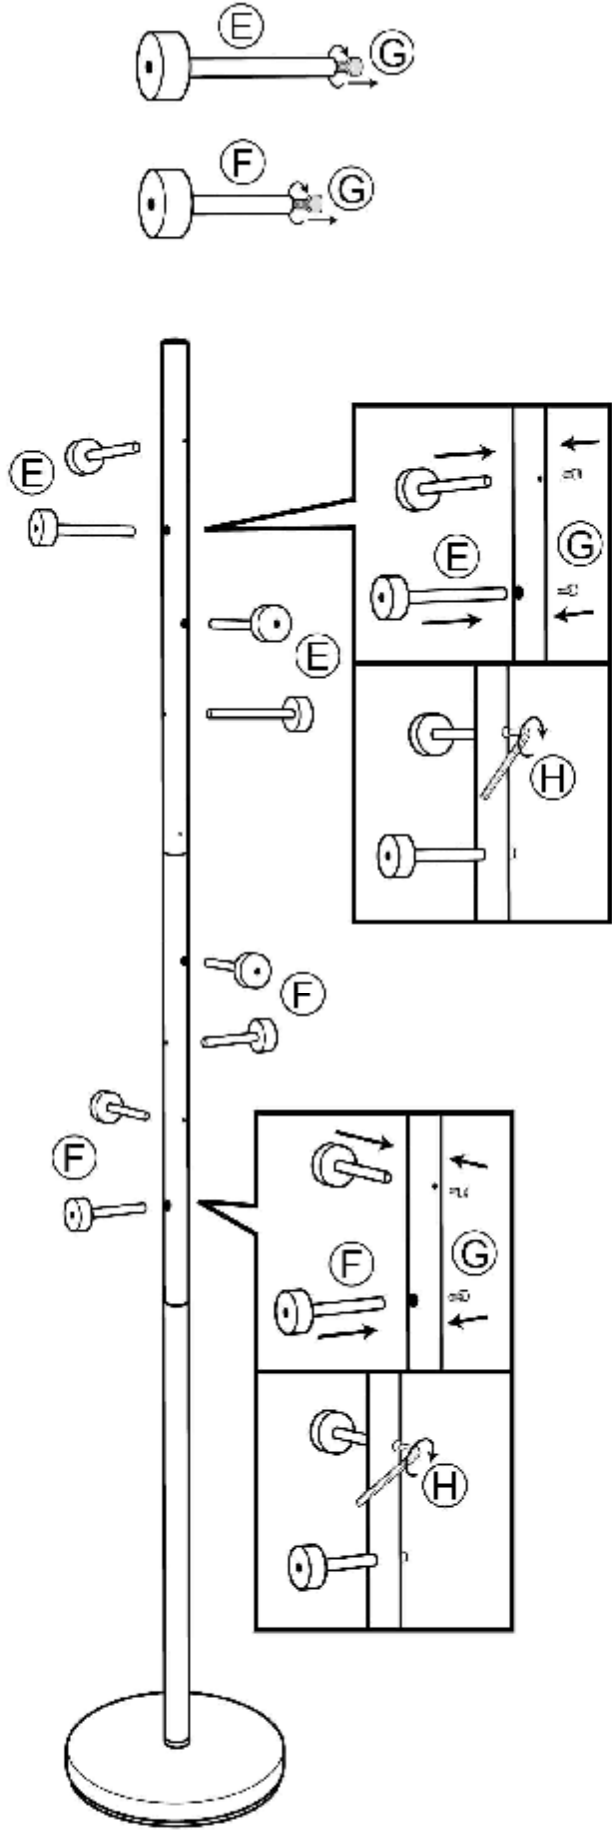

ASSEMBLY INSTRUCTIONS SWIZZLE COAT RACK

WK2030-01/22

Weight Capacity:

The total weight can not exceed 23Kgs (50Lbs), each hanger can not exceed 5Kgs (11Lbs).

ADESSO®

21 Fern Plaza Suite 608 New York, NY 10001
Tel: (212) 736 2220 Fax: (212) 736 2505
www.adessohna.com

1

2

3

ADESSO®

91 Fern Plaza Suite 608 New York, NY 10001
 Tel: (212) 736 2220 Fax: (212) 736 2505
www.adessohna.com