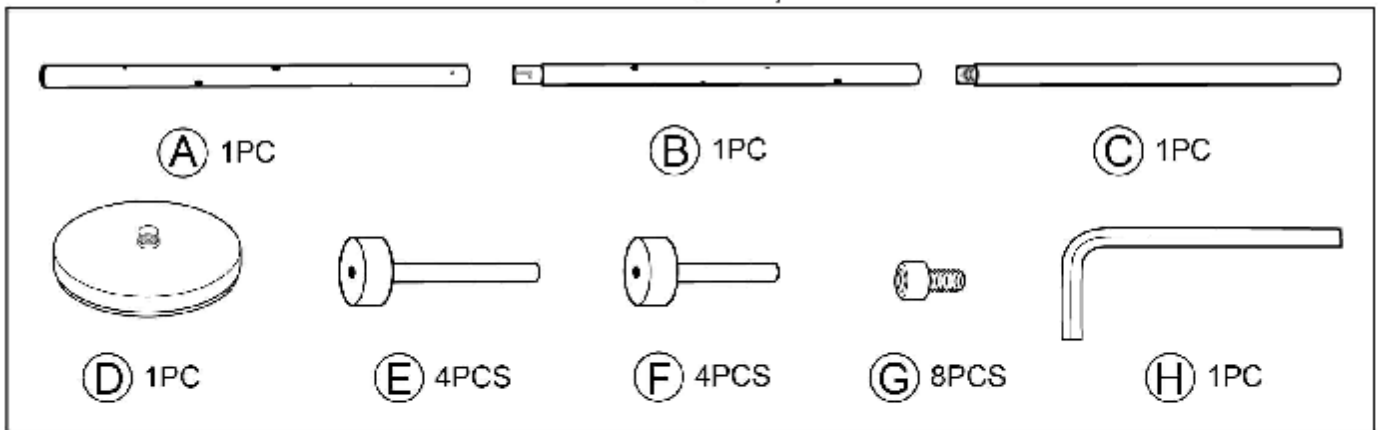

ASSEMBLY INSTRUCTIONS SWIZZLE COAT RACK

WK2030-01/22

Weight Capacity:

The total weight can not exceed 23Kgs (50Lbs), each hanger can not exceed 5Kgs (11Lbs).

ADESSO®

21 Fern Plaza Suite 608 New York, NY 10001
Tel: (212) 736 2220 Fax: (212) 736 2505
www.adessohna.com