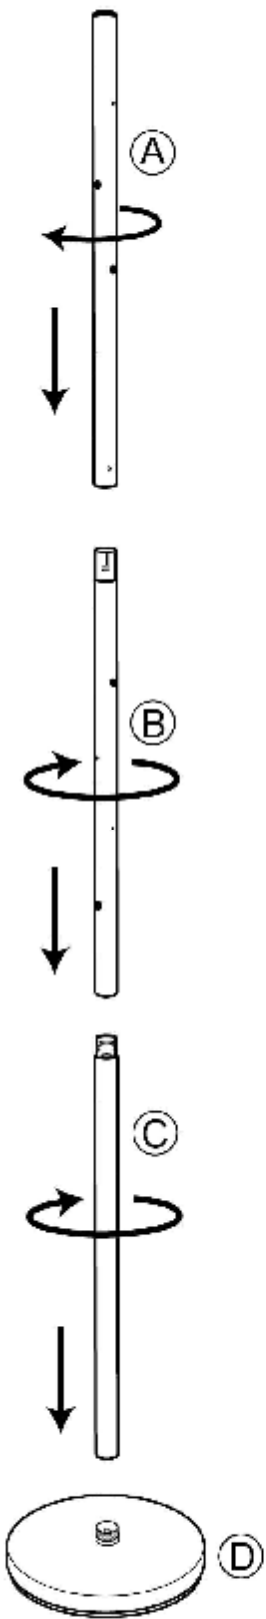

ASSEMBLY INSTRUCTIONS SWIZZLE COAT RACK

WK2030-01/22

Weight Capacity:

The total weight can not exceed 23Kgs (50Lbs), each hanger can not exceed 5Kgs (11Lbs).

ADESSO®

21 Fern Plaza Suite 608 New York, NY 10001
Tel: (212) 736 2220 Fax: (212) 736 2505
www.adessohna.com

1

2

3

ADESSO®

91 Fern Plaza Suite 608 New York, NY 10001
 Tel: (212) 736 2220 Fax: (212) 736 2505
www.adessohna.com