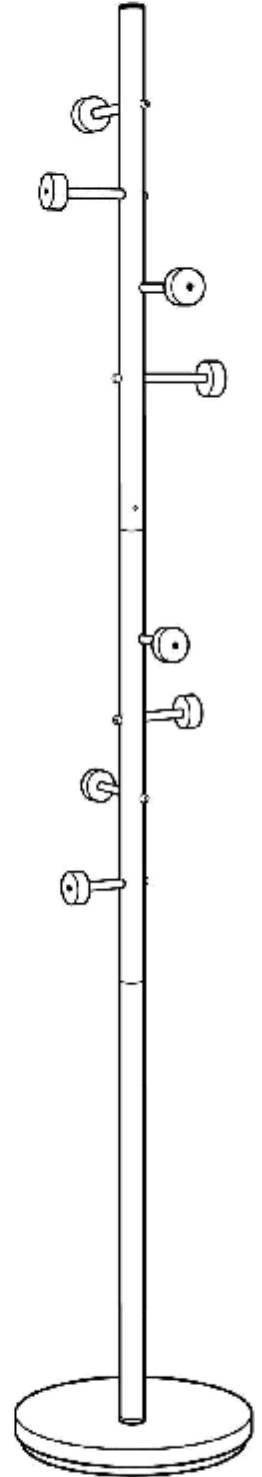

ASSEMBLY INSTRUCTIONS SWIZZLE COAT RACK

WK2030-01/22

Weight Capacity:

The total weight can not exceed 23Kgs (50Lbs), each hanger can not exceed 5Kgs (11Lbs).

ADESSO®

21 Fern Plaza Suite 608 New York, NY 10001
Tel: (212) 736 2220 Fax: (212) 736 2505
www.adessohna.com

1

2

3

ADESSO®

91 Fern Plaza Suite 608 New York, NY 10001
 Tel: (212) 736 2220 Fax: (212) 736 2505
www.adessohna.com