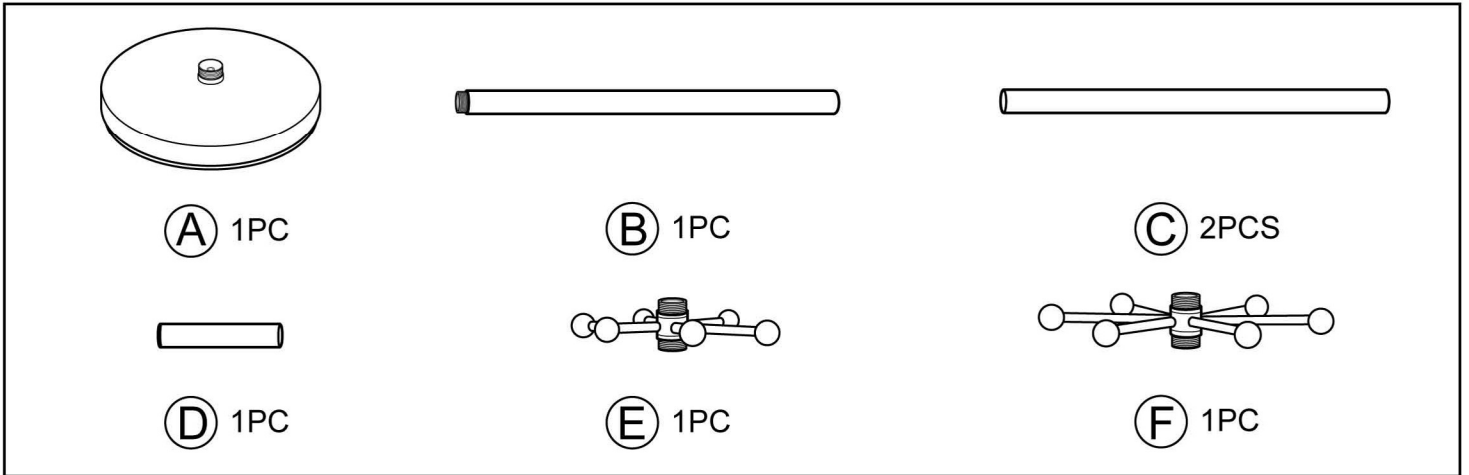

ASSEMBLY INSTRUCTIONS JAX COAT RACK

WK2046

Weight Capacity:

The total weight can not exceed 23Kgs (50Lbs), each hanger can not exceed 5Kgs (11Lbs).

ADESSO®

21 Penn Plaza Suite 909 New York, NY 10001

Tel: (212) 736 4440 Fax: (212) 736 4806