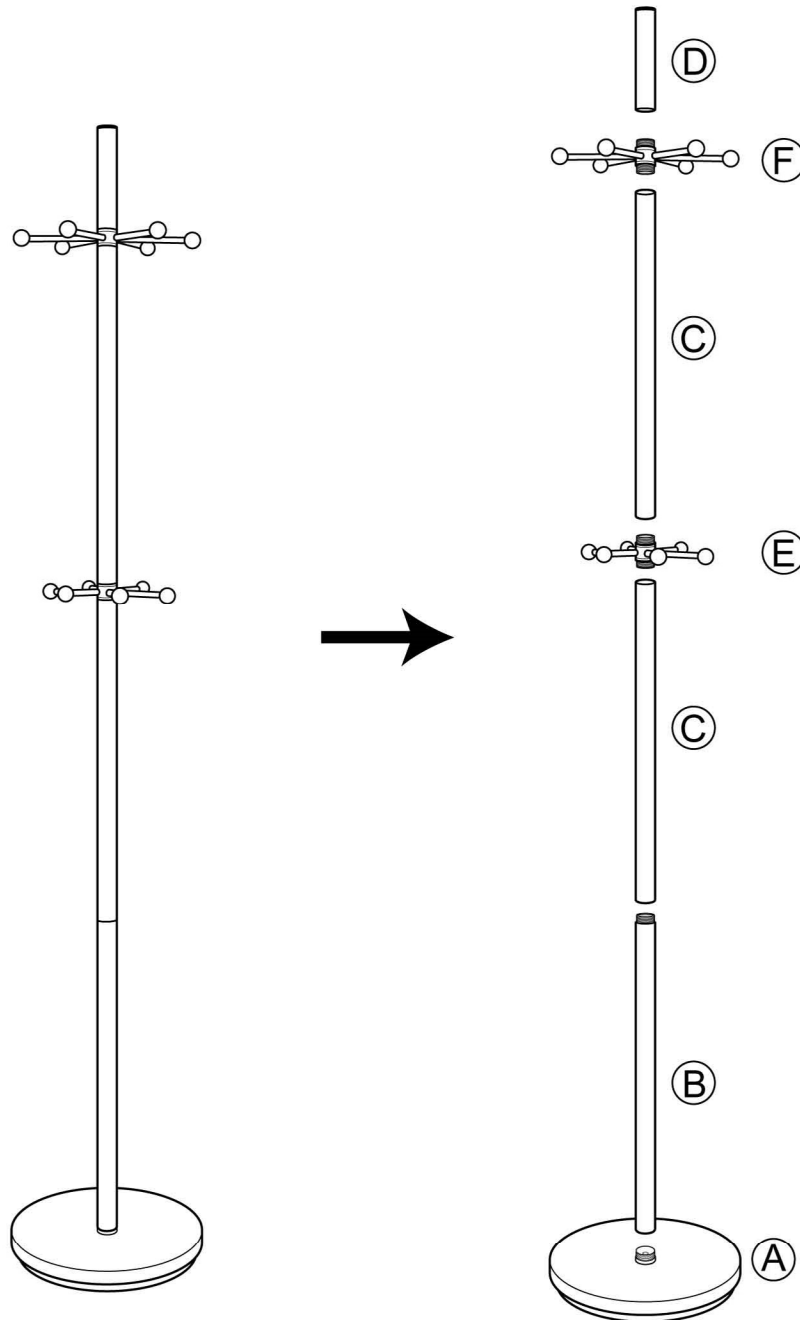

ASSEMBLY INSTRUCTIONS JAX COAT RACK

WK2046

Weight Capacity:

The total weight can not exceed 23Kgs (50Lbs), each hanger can not exceed 5Kgs (11Lbs).

ADESSO®

21 Penn Plaza Suite 909 New York, NY 10001

Tel: (212) 736 4440 Fax: (212) 736 4806