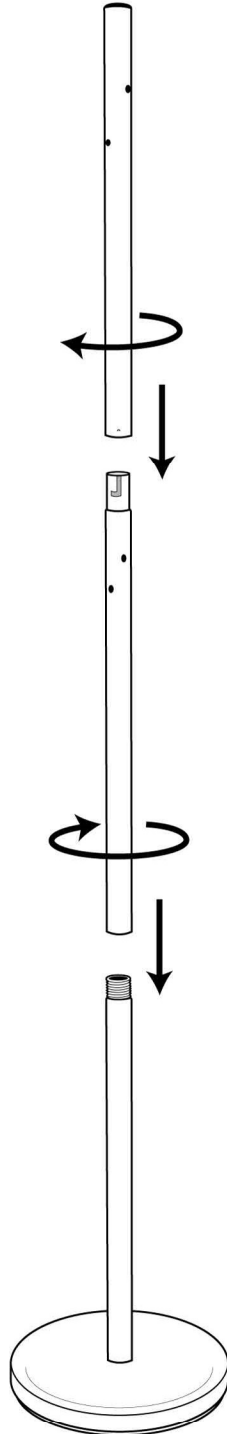

# ASSEMBLY INSTRUCTIONS

## COAT RACK

WK2050-01/22

**1**

**2**

**3**

Weight capacity :

Maximum load for each hook is 5kgs(11 Lbs) ,The total weight can not exceed 23kgs(50Lbs)

# ADESSO®

21 Penn Plaza Suite 909 New York, NY 10001

Tel: (212) 736 4440 Fax: (212) 736 4806

[www.adessohome.com](http://www.adessohome.com)