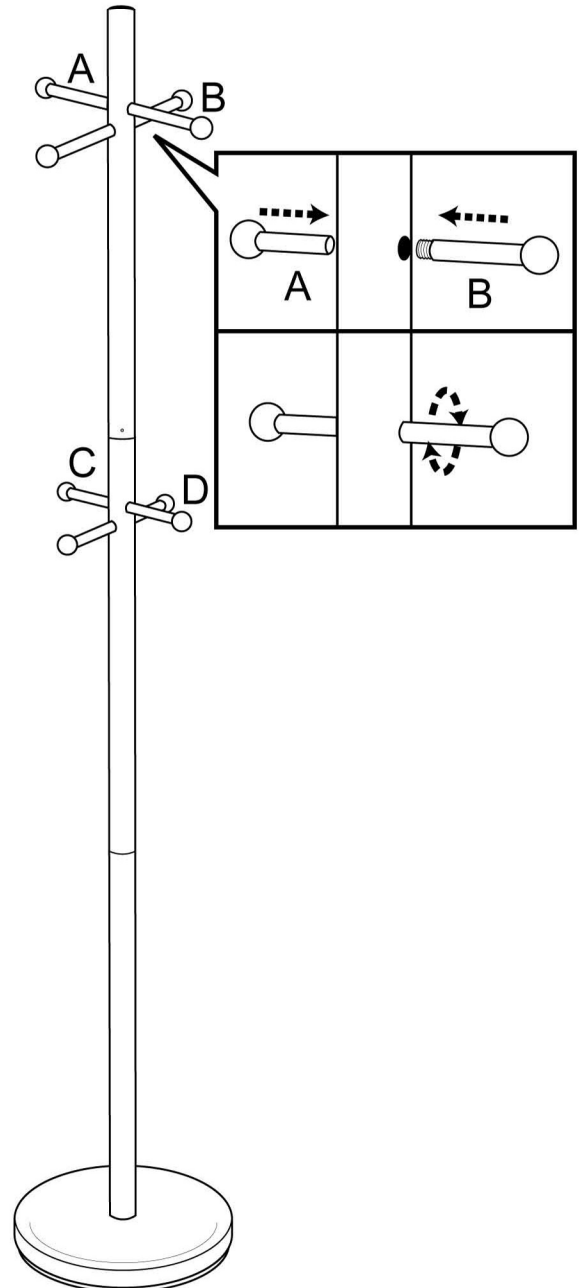

## COAT RACK

WK2050-01/22

**1**

**2**

**3**

Weight capacity :

Maximum load for each hook is 5kgs(11 Lbs) ,The total weight can not exceed 23kgs(50Lbs)