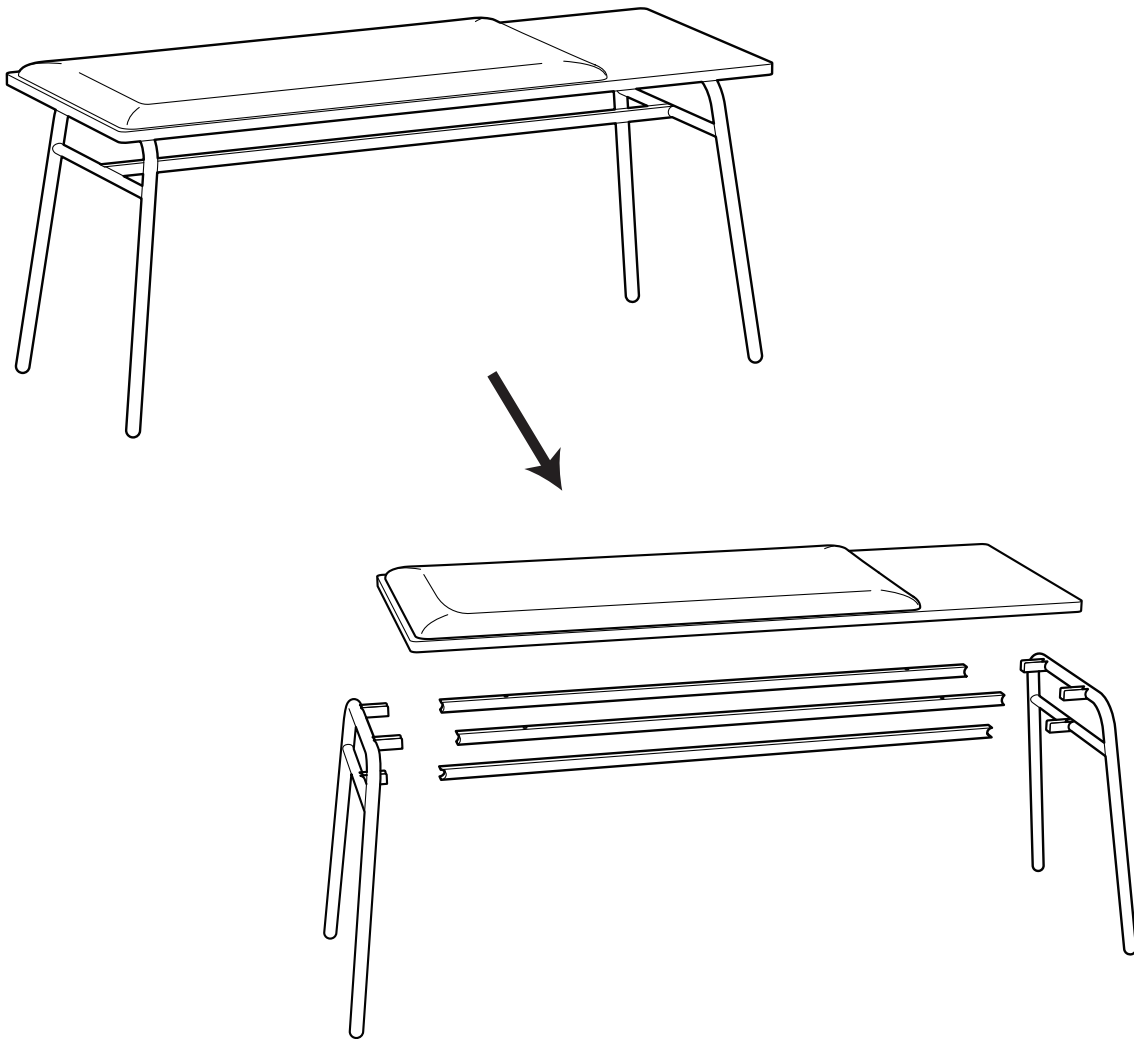

ASSEMBLY INSTRUCTIONS

Carter Bench

WK2079-15

CAUTION : DO NOT TIGHTEN SCREWS COMPLETELY UNTIL ALL THE SCREWS ARE FIXED IN THE CORRECT POSITION

WEIGHT CAPACITY: 150 KGS (330 LBS)

ADESSO®

21 Penn Plaza Suite 909 New York, NY 10001
Tel: (212) 736 4440 Fax: (212) 736 4806
www.adessohome.com