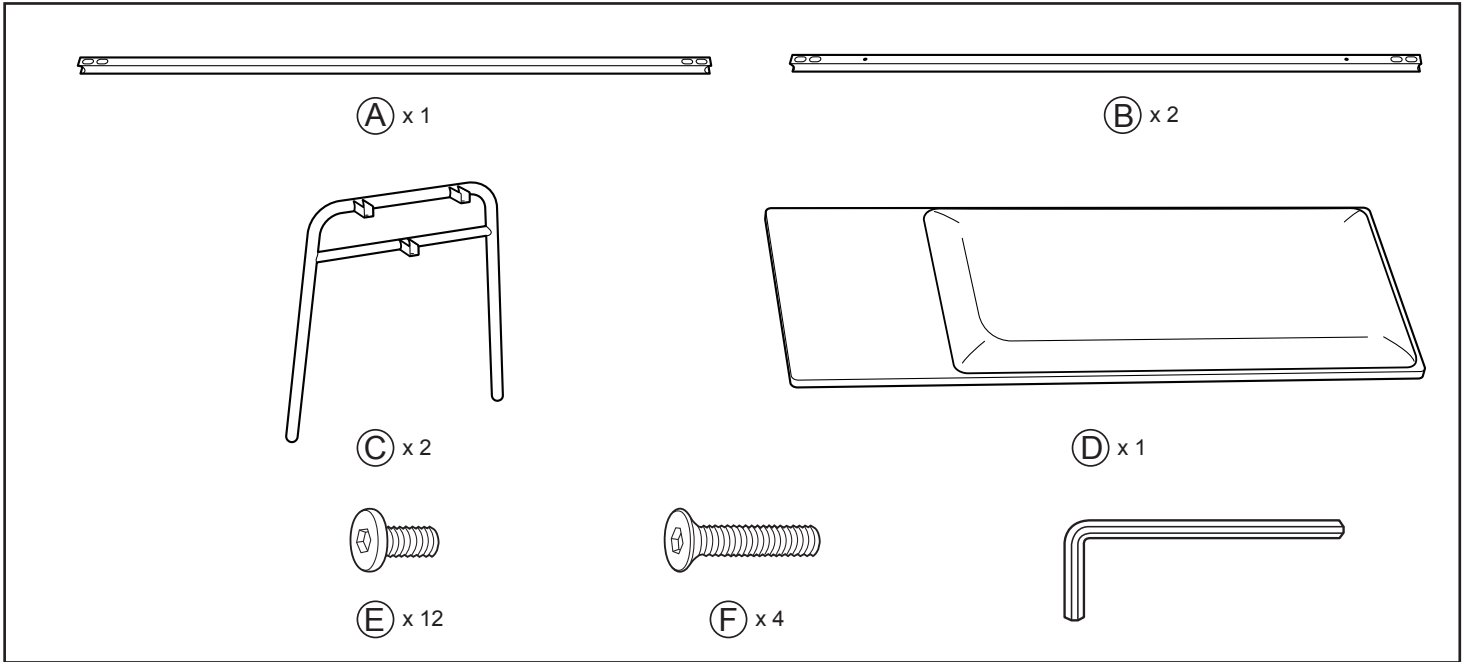

ASSEMBLY INSTRUCTIONS

Carter Bench

WK2079-15

CAUTION : DO NOT TIGHTEN SCREWS COMPLETELY UNTIL ALL THE SCREWS ARE FIXED IN THE CORRECT POSITION

WEIGHT CAPACITY: 150 KGS (330 LBS)

ADESSO®

21 Penn Plaza Suite 909 New York, NY 10001
Tel: (212) 736 4440 Fax: (212) 736 4806
www.adessohome.com