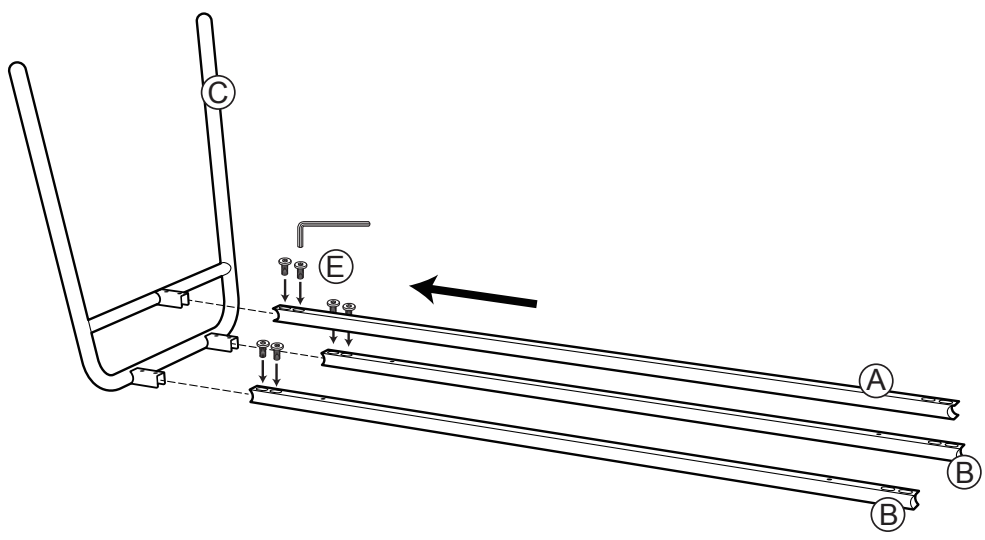

ASSEMBLY INSTRUCTIONS

Carter Bench

WK2079-15

CAUTION : DO NOT TIGHTEN SCREWS COMPLETELY UNTIL ALL THE SCREWS ARE FIXED IN THE CORRECT POSITION

WEIGHT CAPACITY: 150 KGS (330 LBS)

ADESSO®

21 Penn Plaza Suite 909 New York, NY 10001
Tel: (212) 736 4440 Fax: (212) 736 4806
www.adessohome.com

1

2

3