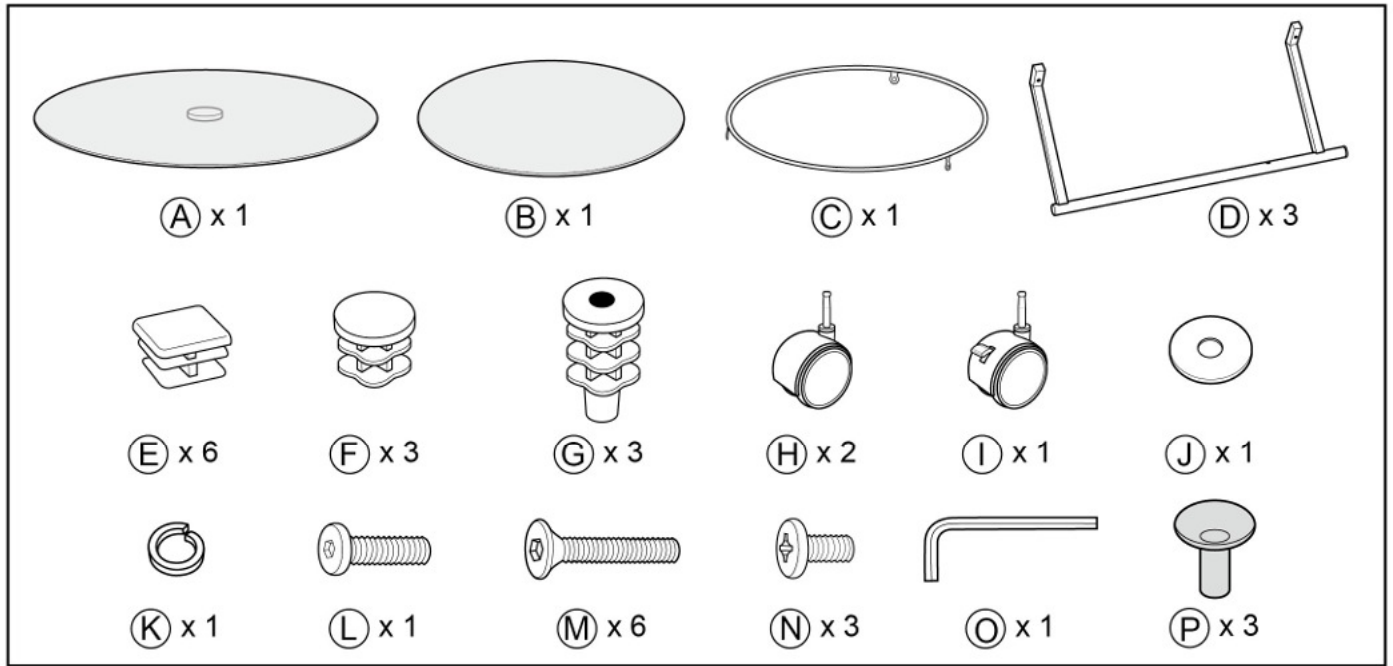

ASSEMBLY INSTRUCTIONS Gibson Rolling End Table

WK2082-20

CAUTION : DO NOT TIGHTEN SCREWS COMPLETELY UNTIL ALL THE SCREWS ARE FIXED IN THE CORRECT POSITION

Weight capacity :
The total weight can not exceed 15KGS (33LBS)