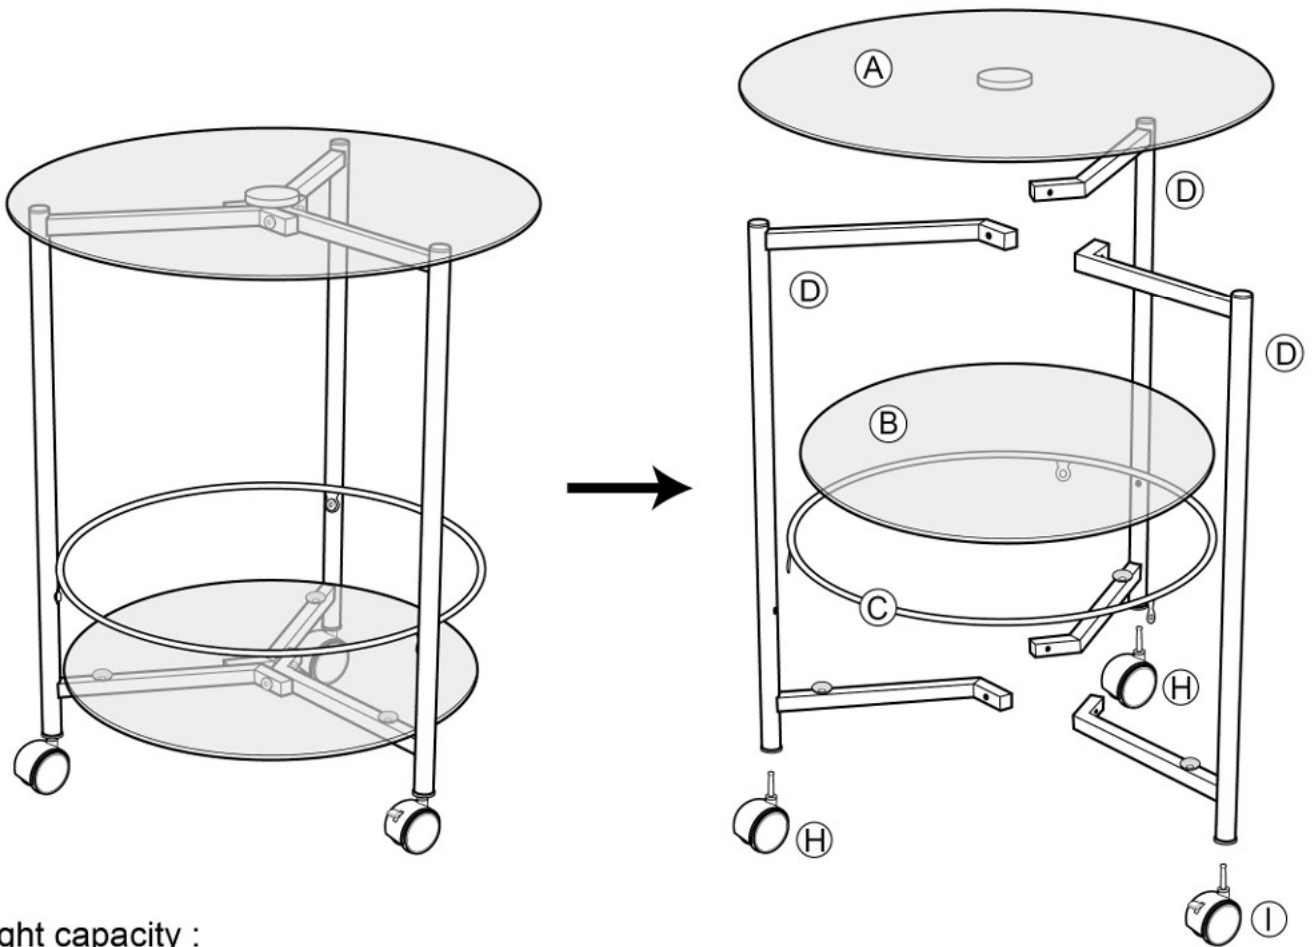

ASSEMBLY INSTRUCTIONS Gibson Rolling End Table

WK2082-20

CAUTION : DO NOT TIGHTEN SCREWS COMPLETELY UNTIL ALL THE SCREWS ARE FIXED IN THE CORRECT POSITION

Weight capacity :
The total weight can not exceed 15KGS (33LBS)