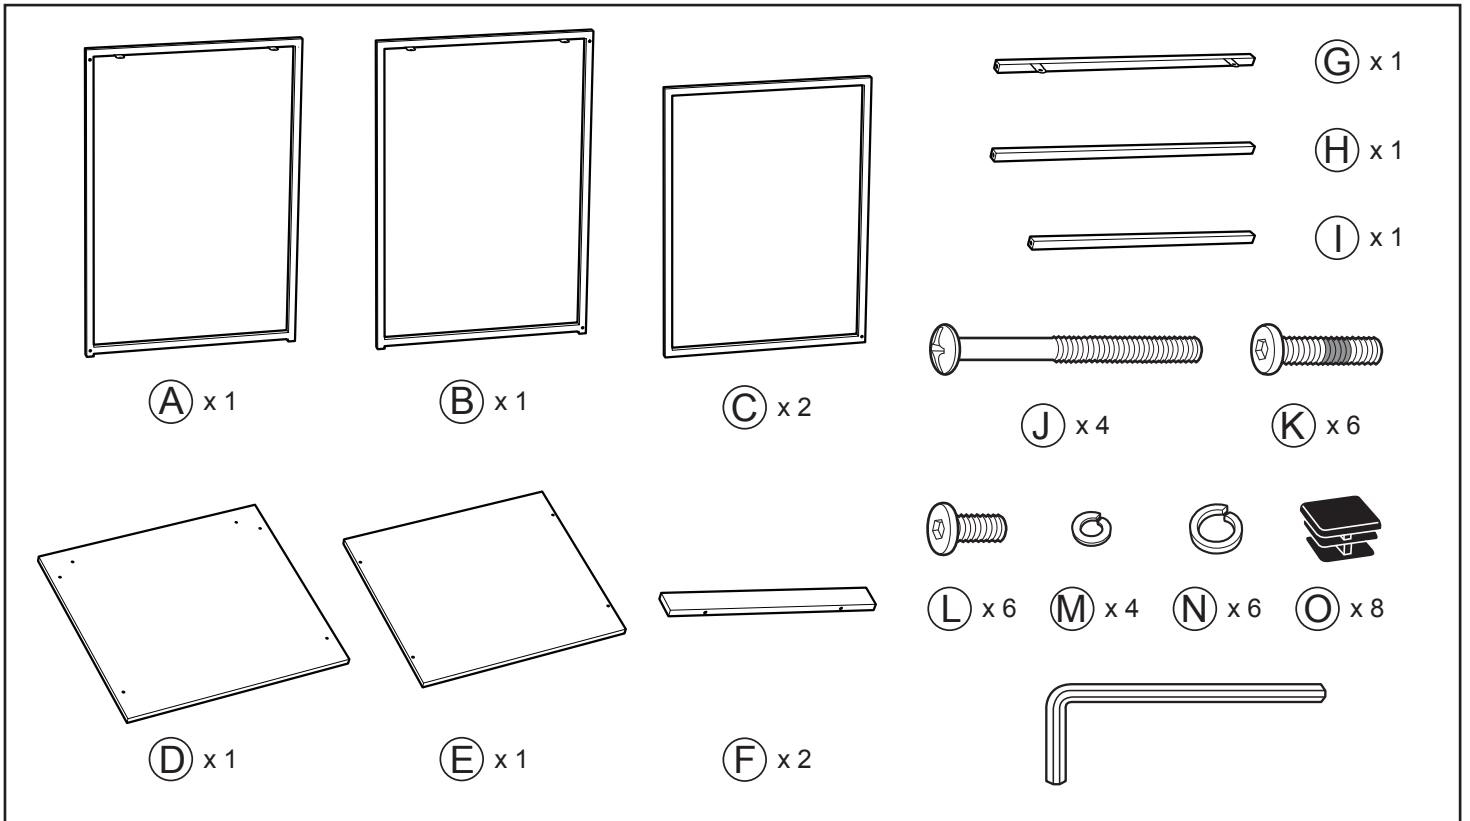

ASSEMBLY INSTRUCTIONS Ryder Nesting Tables

WK2090-10

CAUTION : DO NOT TIGHTEN SCREWS COMPLETELY UNTIL ALL THE SCREWS ARE FIXED IN THE CORRECT POSITION

WEIGHT CAPACITY: 15 KGS (33 LBS)

ADESSO[®]

21 Penn Plaza Suite 909 New York, NY 10001
 Tel: (212) 736 4440 Fax: (212) 736 4806
www.adessohome.com

1

2

3

4

5

6

7

8