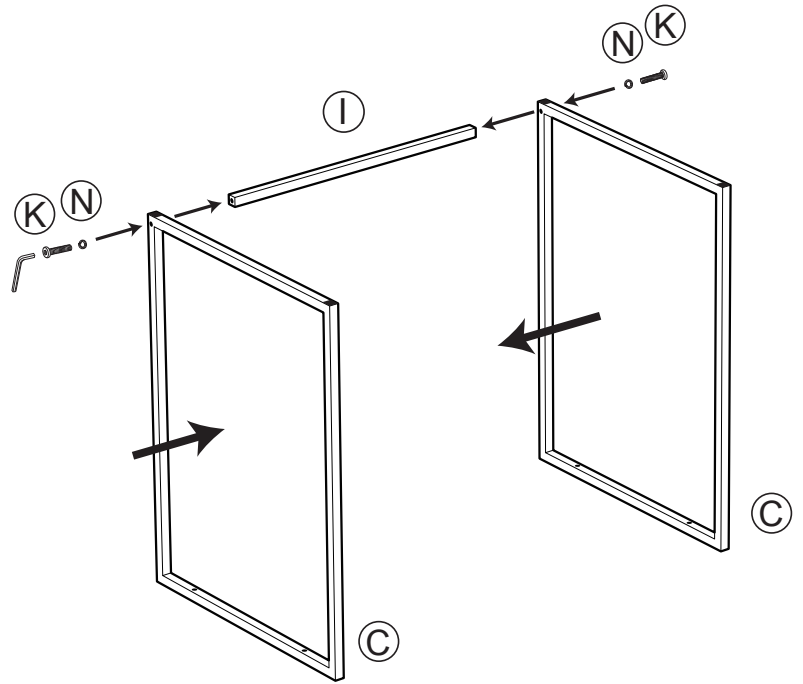

ASSEMBLY INSTRUCTIONS Ryder Nesting Tables

WK2090-10

CAUTION : DO NOT TIGHTEN SCREWS COMPLETELY UNTIL ALL THE SCREWS ARE FIXED IN THE CORRECT POSITION

WEIGHT CAPACITY: 15 KGS (33 LBS)

ADESSO[®]

21 Penn Plaza Suite 909 New York, NY 10001
 Tel: (212) 736 4440 Fax: (212) 736 4806
www.adessohome.com

1

2

3

4

5

6

7

8