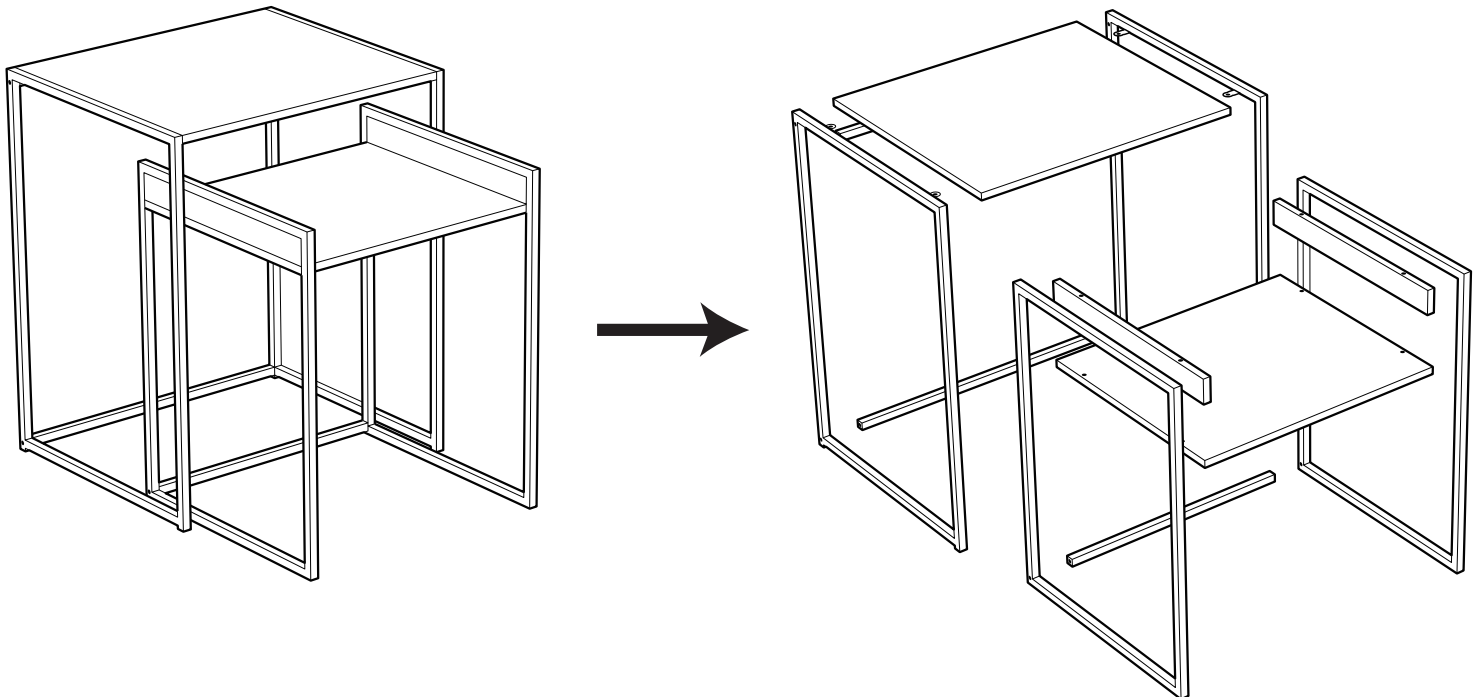

ASSEMBLY INSTRUCTIONS Ryder Nesting Tables

WK2090-10

CAUTION : DO NOT TIGHTEN SCREWS COMPLETELY UNTIL ALL THE SCREWS ARE FIXED IN THE CORRECT POSITION

WEIGHT CAPACITY: 15 KGS (33 LBS)

ADESSO[®]

21 Penn Plaza Suite 909 New York, NY 10001
 Tel: (212) 736 4440 Fax: (212) 736 4806
www.adessohome.com