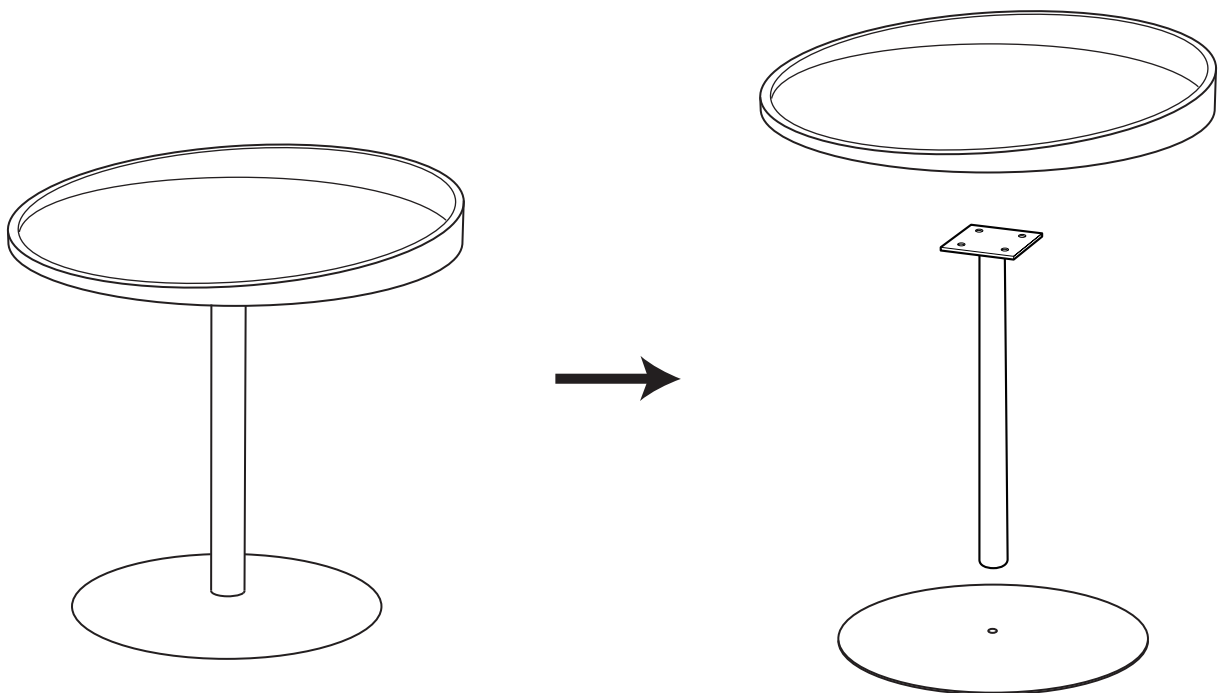

ASSEMBLY INSTRUCTIONS CRATER END TABLE

WK2310-12/15

CAUTION : DO NOT TIGHTEN SCREWS COMPLETELY UNTIL ALL THE SCREWS ARE FIXED IN THE CORRECT POSITION

WEIGHT CAPACITY : 15KGS (33LBS).

ADESSO[®]

353 West 39th Street, 2nd Floor, NY, NY 10018
Tel: (212) 736 4440 Fax: (212) 736 4806
www.adessohome.com