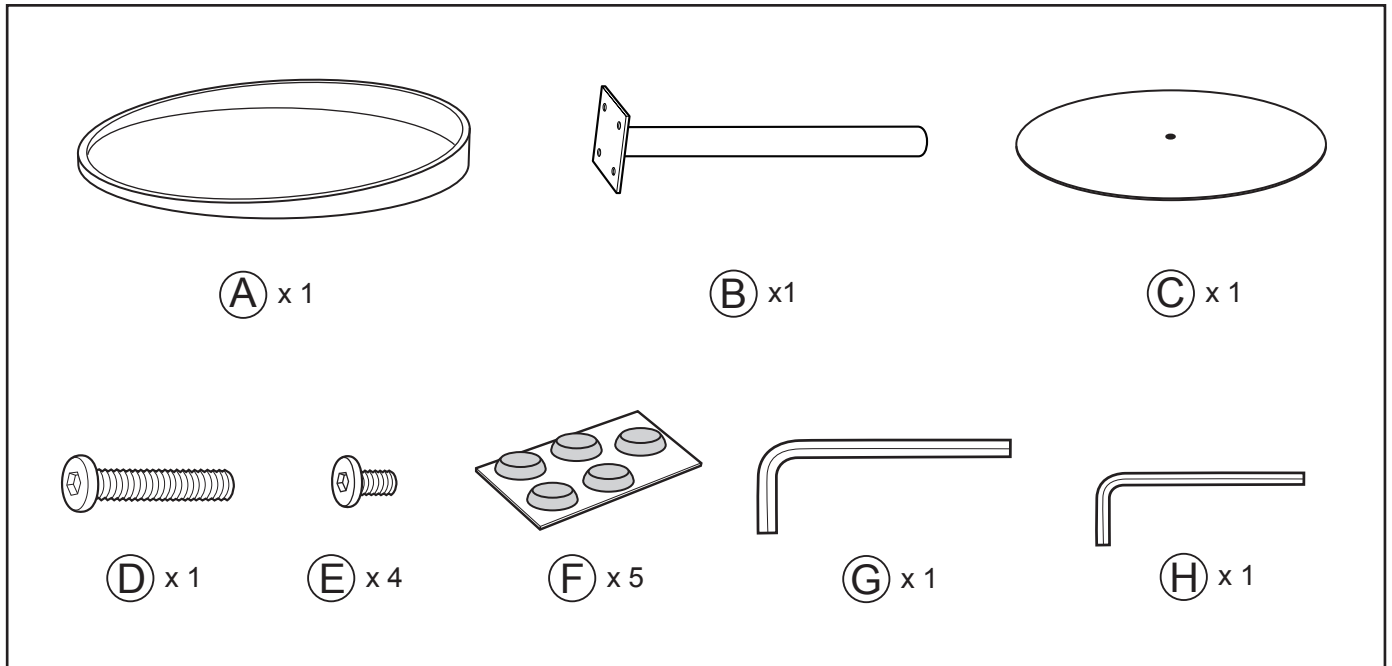

ASSEMBLY INSTRUCTIONS CRATER END TABLE

WK2310-12/15

CAUTION : DO NOT TIGHTEN SCREWS COMPLETELY UNTIL ALL THE SCREWS ARE FIXED IN THE CORRECT POSITION

WEIGHT CAPACITY : 15KGS (33LBS).

ADESSO[®]

353 West 39th Street, 2nd Floor, NY, NY 10018
Tel: (212) 736 4440 Fax: (212) 736 4806
www.adessohome.com

1

2

3

4