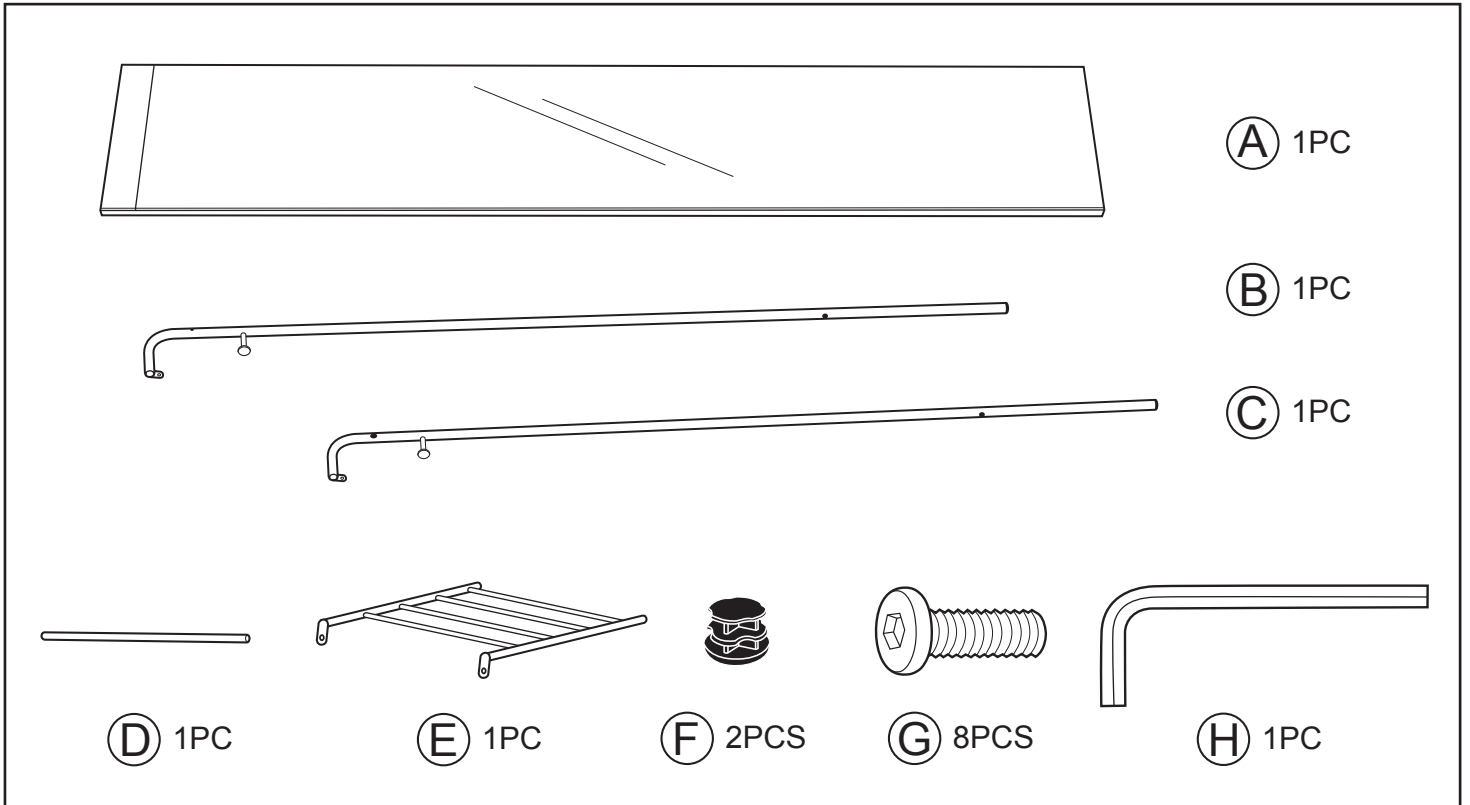

ASSEMBLY INSTRUCTIONS TILLIE FLOOR MIRROR

WK2455-01

CAUTION : DO NOT TIGHTEN SCREWS COMPLETELY UNTIL ALL THE SCREWS ARE FIXED IN THE CORRECT POSITION

WEIGHT CAPACITY:
 MAXIMUM LOAD FOR EACH HOOK IS 3KGS(6.6LBS).
 WIRE SHELF CAN NOT EXCEED 5KGS (11LBS).