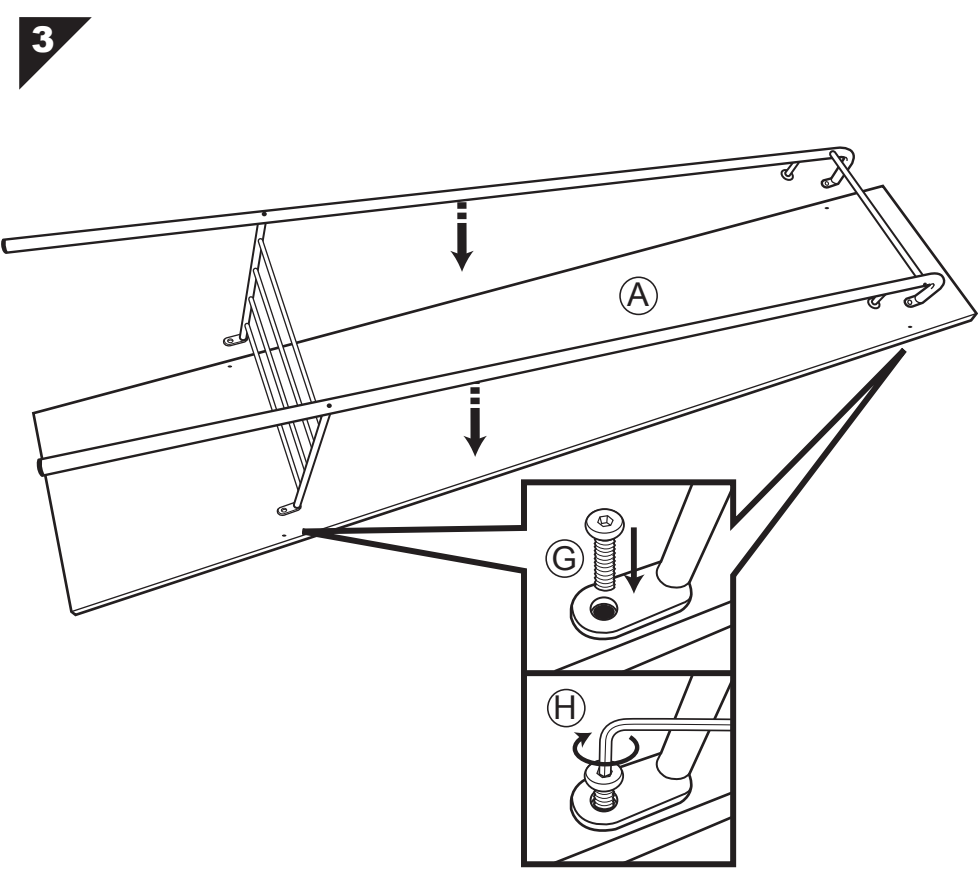

ADESSO®

353 West 39th Street, 2nd Floor, NY, NY 10018
Tel: (212) 736 4440 Fax: (212) 736 4806
www.adessohome.com