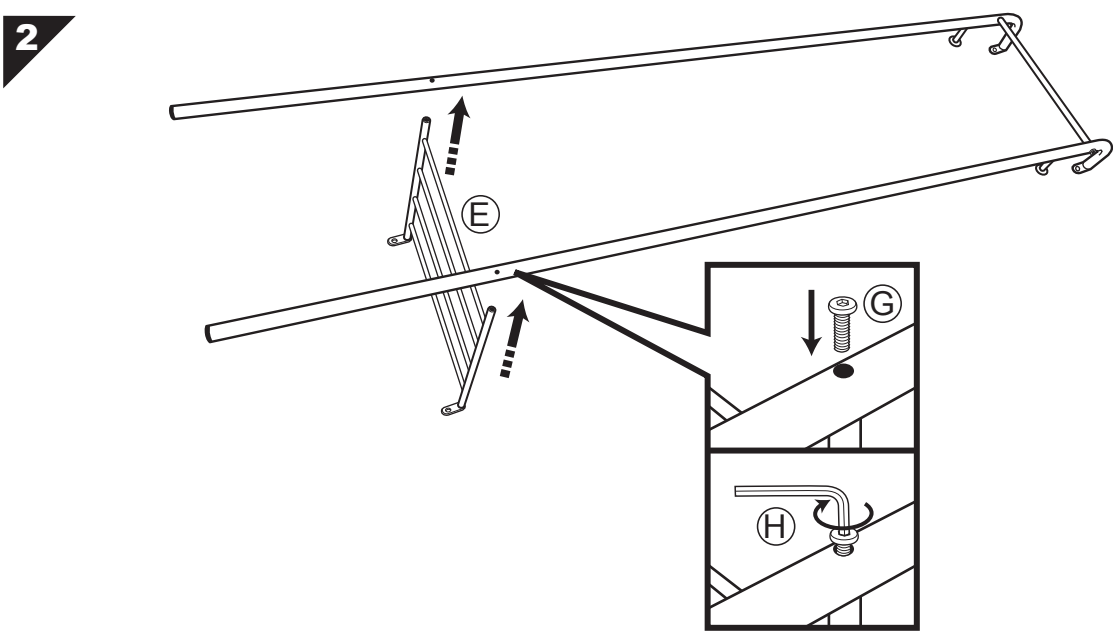

ADESSO®

353 West 39th Street, 2nd Floor, NY, NY 10018
Tel: (212) 736 4440 Fax: (212) 736 4806
www.adessohome.com