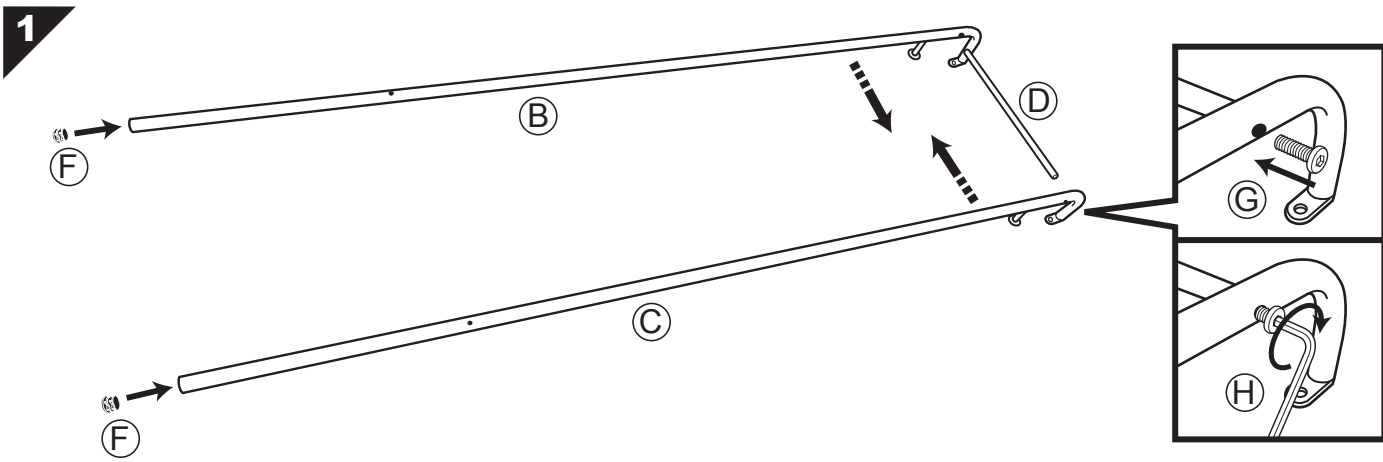

ADESSO®

353 West 39th Street, 2nd Floor, NY, NY 10018
Tel: (212) 736 4440 Fax: (212) 736 4806
www.adessohome.com