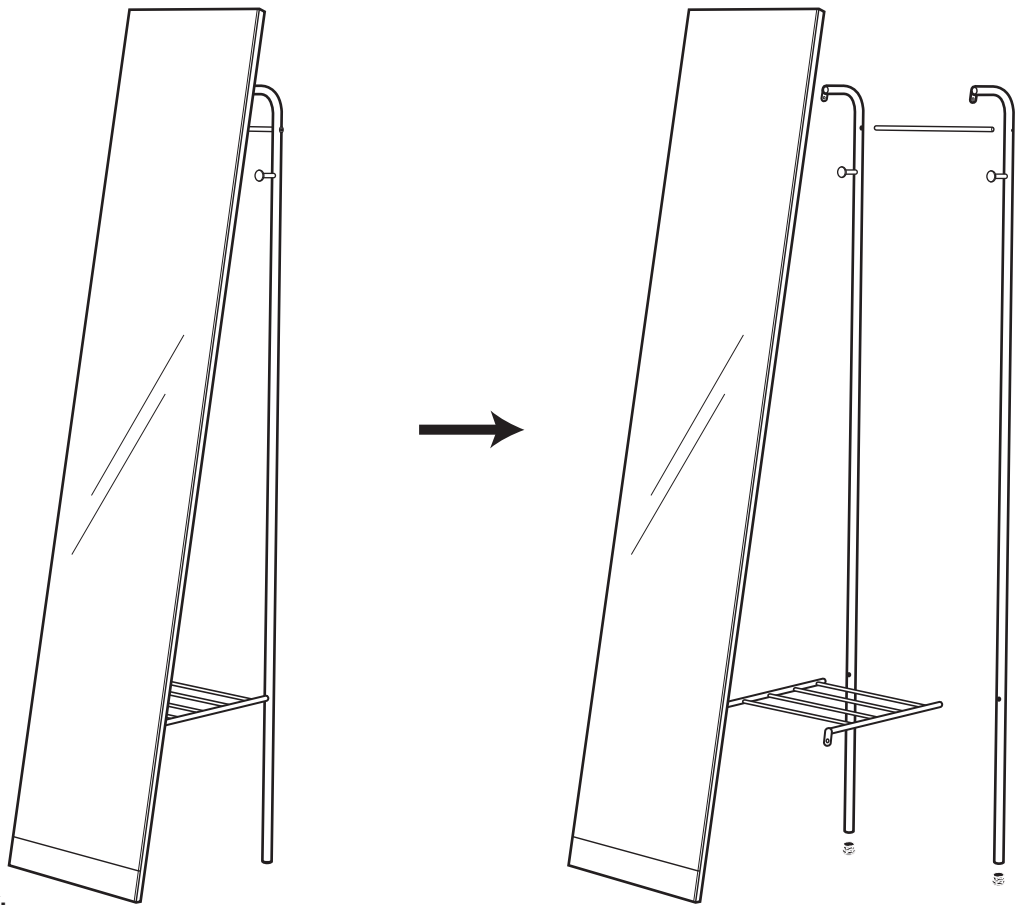

ASSEMBLY INSTRUCTIONS TILLIE FLOOR MIRROR

WK2455-01

CAUTION : DO NOT TIGHTEN SCREWS COMPLETELY UNTIL ALL THE SCREWS ARE FIXED IN THE CORRECT POSITION

WEIGHT CAPACITY:
 MAXIMUM LOAD FOR EACH HOOK IS 3KGS(6.6LBS).
 WIRE SHELF CAN NOT EXCEED 5KGS (11LBS).