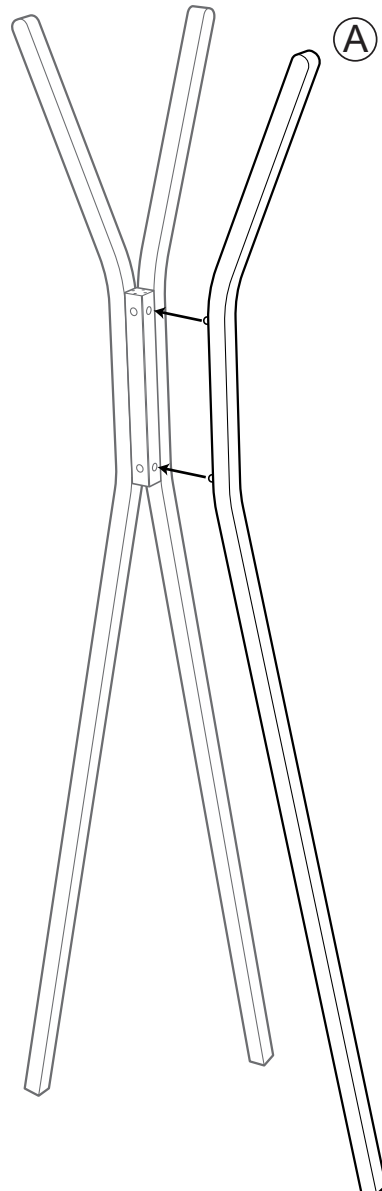

# ASSEMBLY INSTRUCTIONS TOBY COAT RACK

WK3809-12/15

CAUTION : HOLD TIGHTLY TO MAKE SCREW IN POSITION.

WEIGHT CAPACITY:  
MAXIMUM LOAD FOR EACH HOOK IS 5KGS(11LBS).  
THE TOTAL WEIGHT CAN NOT EXCEED 23KGS (50LBS).

**ADESSO**<sup>®</sup>

353 West 39th Street, 2nd Floor, NY, NY 10018  
Tel: (212) 736 4440 Fax: (212) 736 4806  
www.adessohome.com

1 2 3 4 5

6

7

8

9