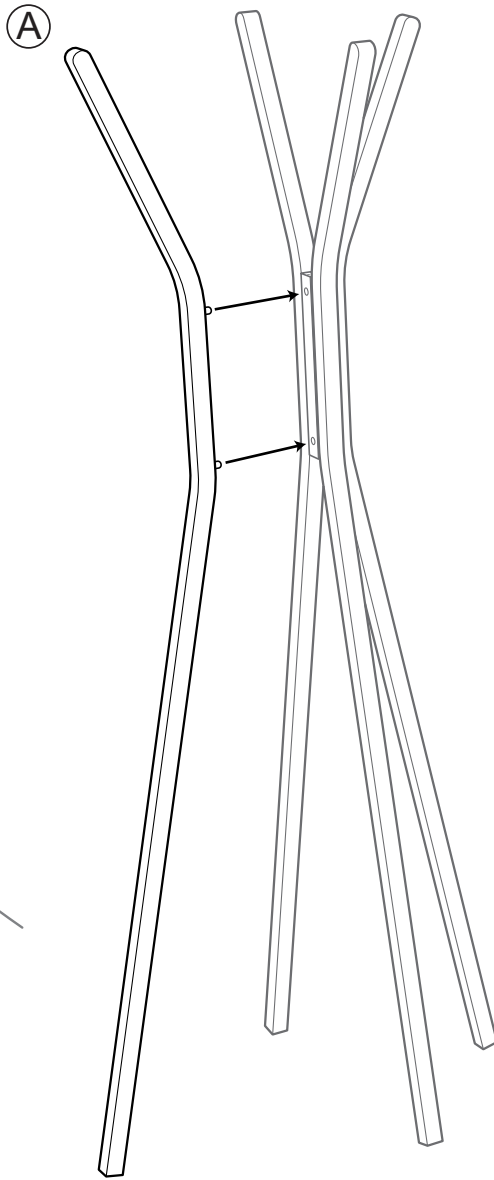

# ASSEMBLY INSTRUCTIONS TOBY COAT RACK

WK3809-12/15

CAUTION : HOLD TIGHTLY TO MAKE SCREW IN POSITION.

WEIGHT CAPACITY:  
MAXIMUM LOAD FOR EACH HOOK IS 5KGS(11LBS).  
THE TOTAL WEIGHT CAN NOT EXCEED 23KGS (50LBS).

**ADESSO**<sup>®</sup>

353 West 39th Street, 2nd Floor, NY, NY 10018  
Tel: (212) 736 4440 Fax: (212) 736 4806  
www.adessohome.com

1 2 3 4 5

6

7

8

9