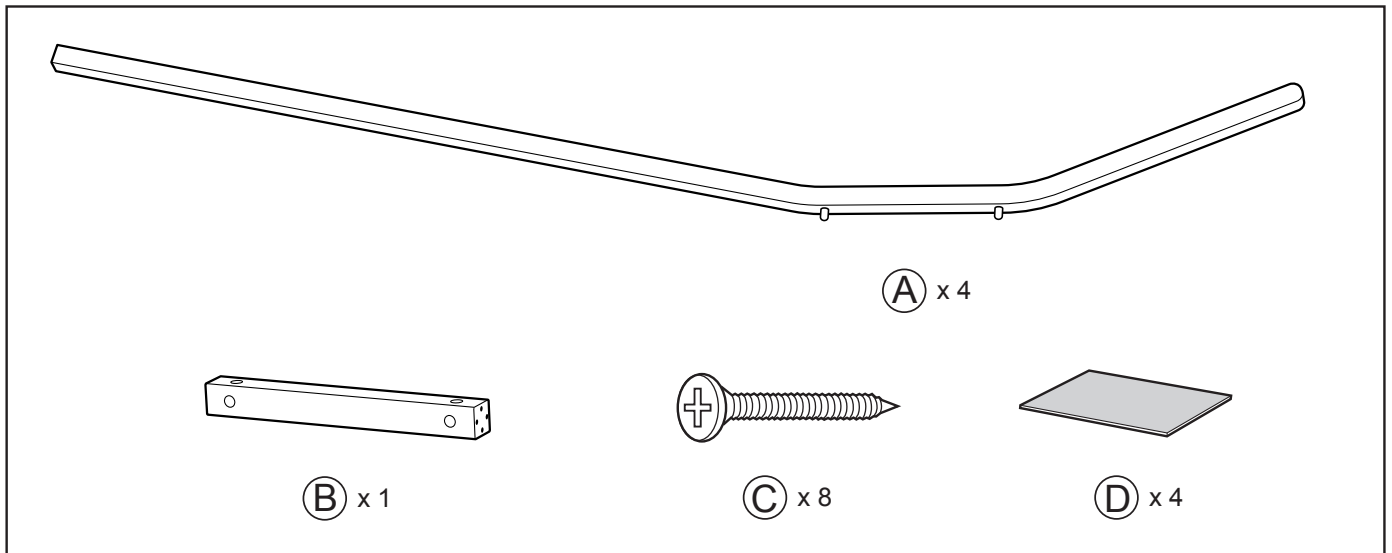

# ASSEMBLY INSTRUCTIONS TOBY COAT RACK

WK3809-12/15

CAUTION : HOLD TIGHTLY TO MAKE SCREW IN POSITION.

WEIGHT CAPACITY:  
MAXIMUM LOAD FOR EACH HOOK IS 5KGS(11LBS).  
THE TOTAL WEIGHT CAN NOT EXCEED 23KGS (50LBS).