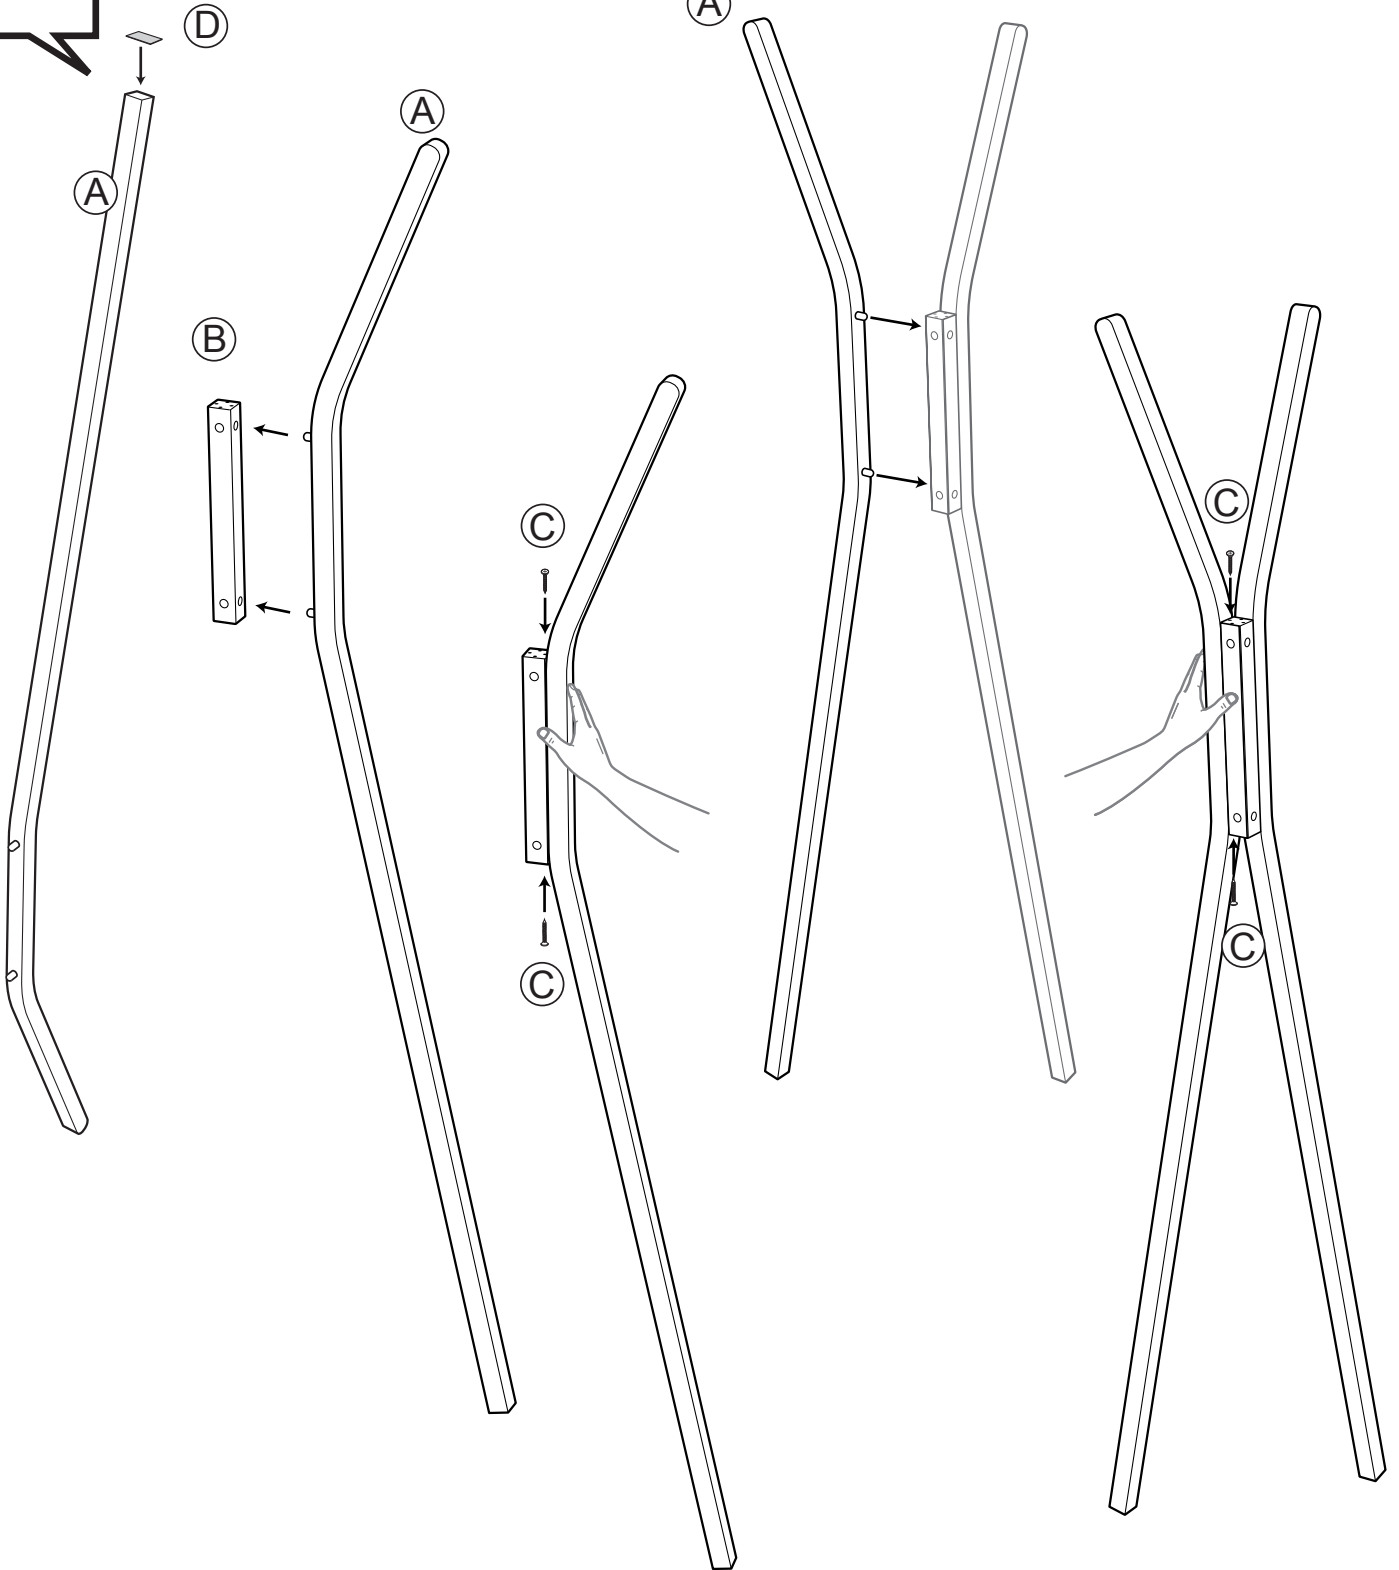

# ASSEMBLY INSTRUCTIONS TOBY COAT RACK

WK3809-12/15

CAUTION : HOLD TIGHTLY TO MAKE SCREW IN POSITION.

WEIGHT CAPACITY:  
MAXIMUM LOAD FOR EACH HOOK IS 5KGS(11LBS).  
THE TOTAL WEIGHT CAN NOT EXCEED 23KGS (50LBS).

**ADESSO**<sup>®</sup>

353 West 39th Street, 2nd Floor, NY, NY 10018  
Tel: (212) 736 4440 Fax: (212) 736 4806  
www.adessohome.com

1 2 3 4 5

6

7

8

9